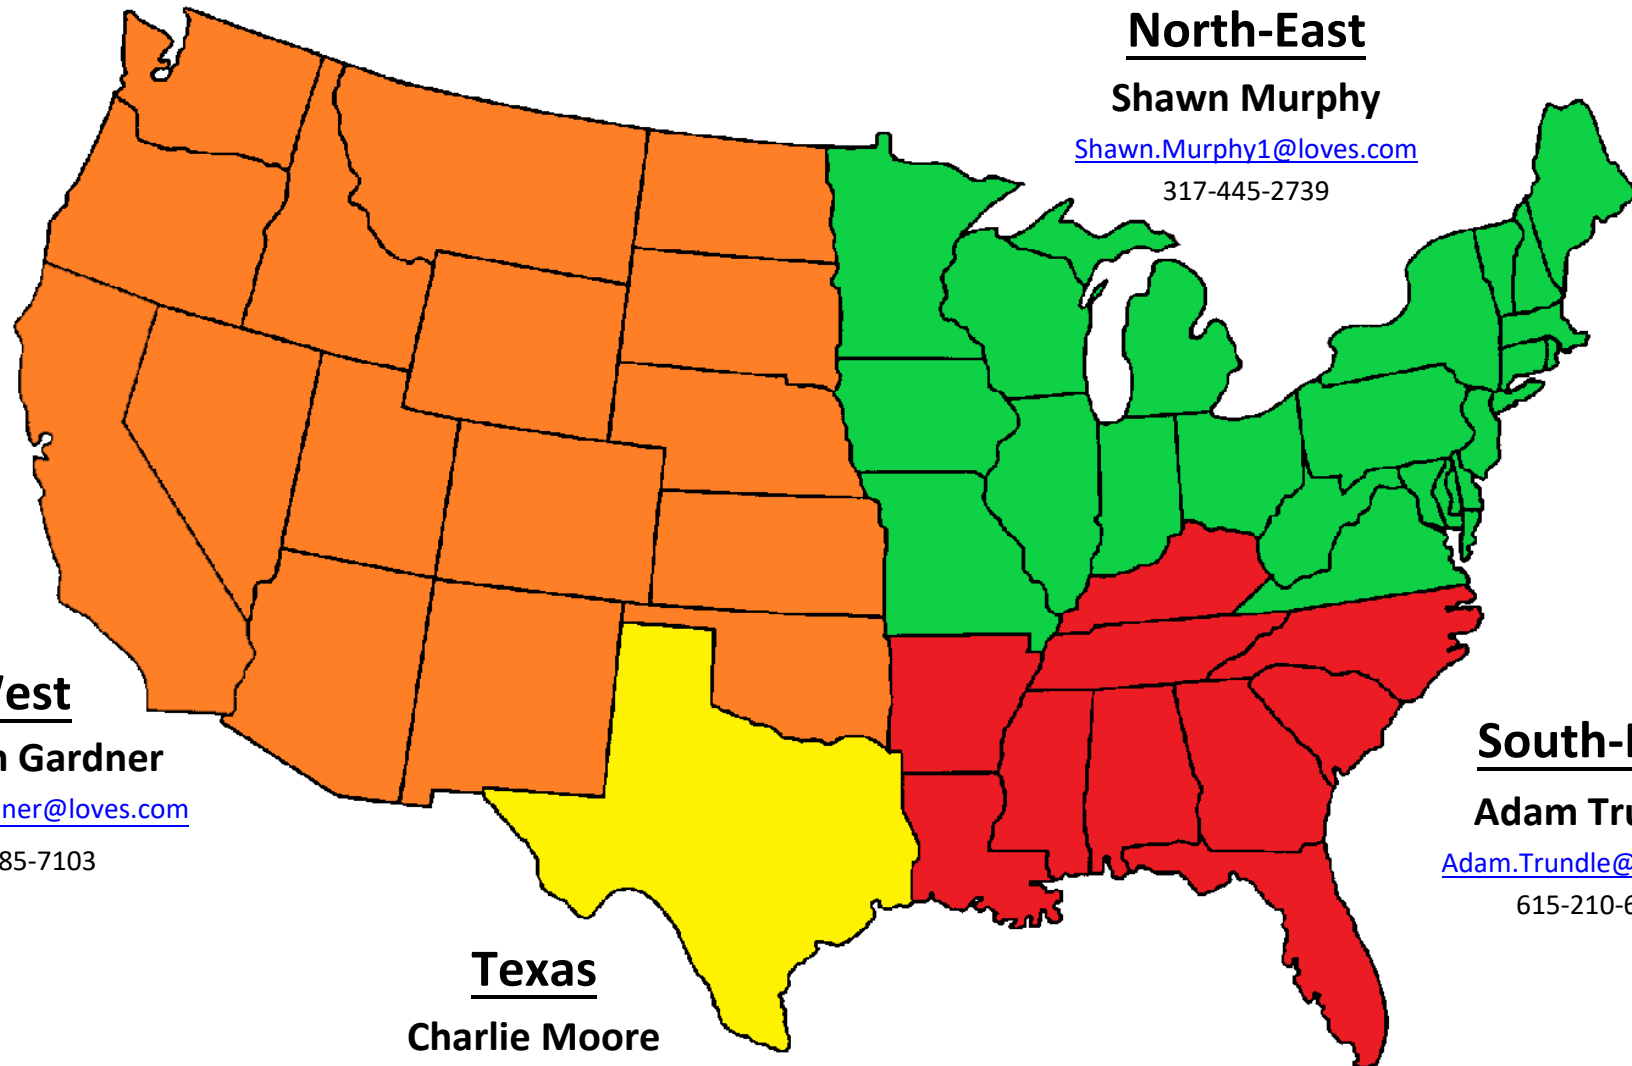

Region Map - Outside Sales

(+16 Trucks)

North-East

Shawn Murphy

Shawn.Murphy1@loves.com

317-445-2739

West

Addison Gardner

Addison.Gardner@loves.com

405-585-7103

South-East

Adam Trundle

Adam.Trundle@loves.com

615-210-6489

Texas

Charlie Moore